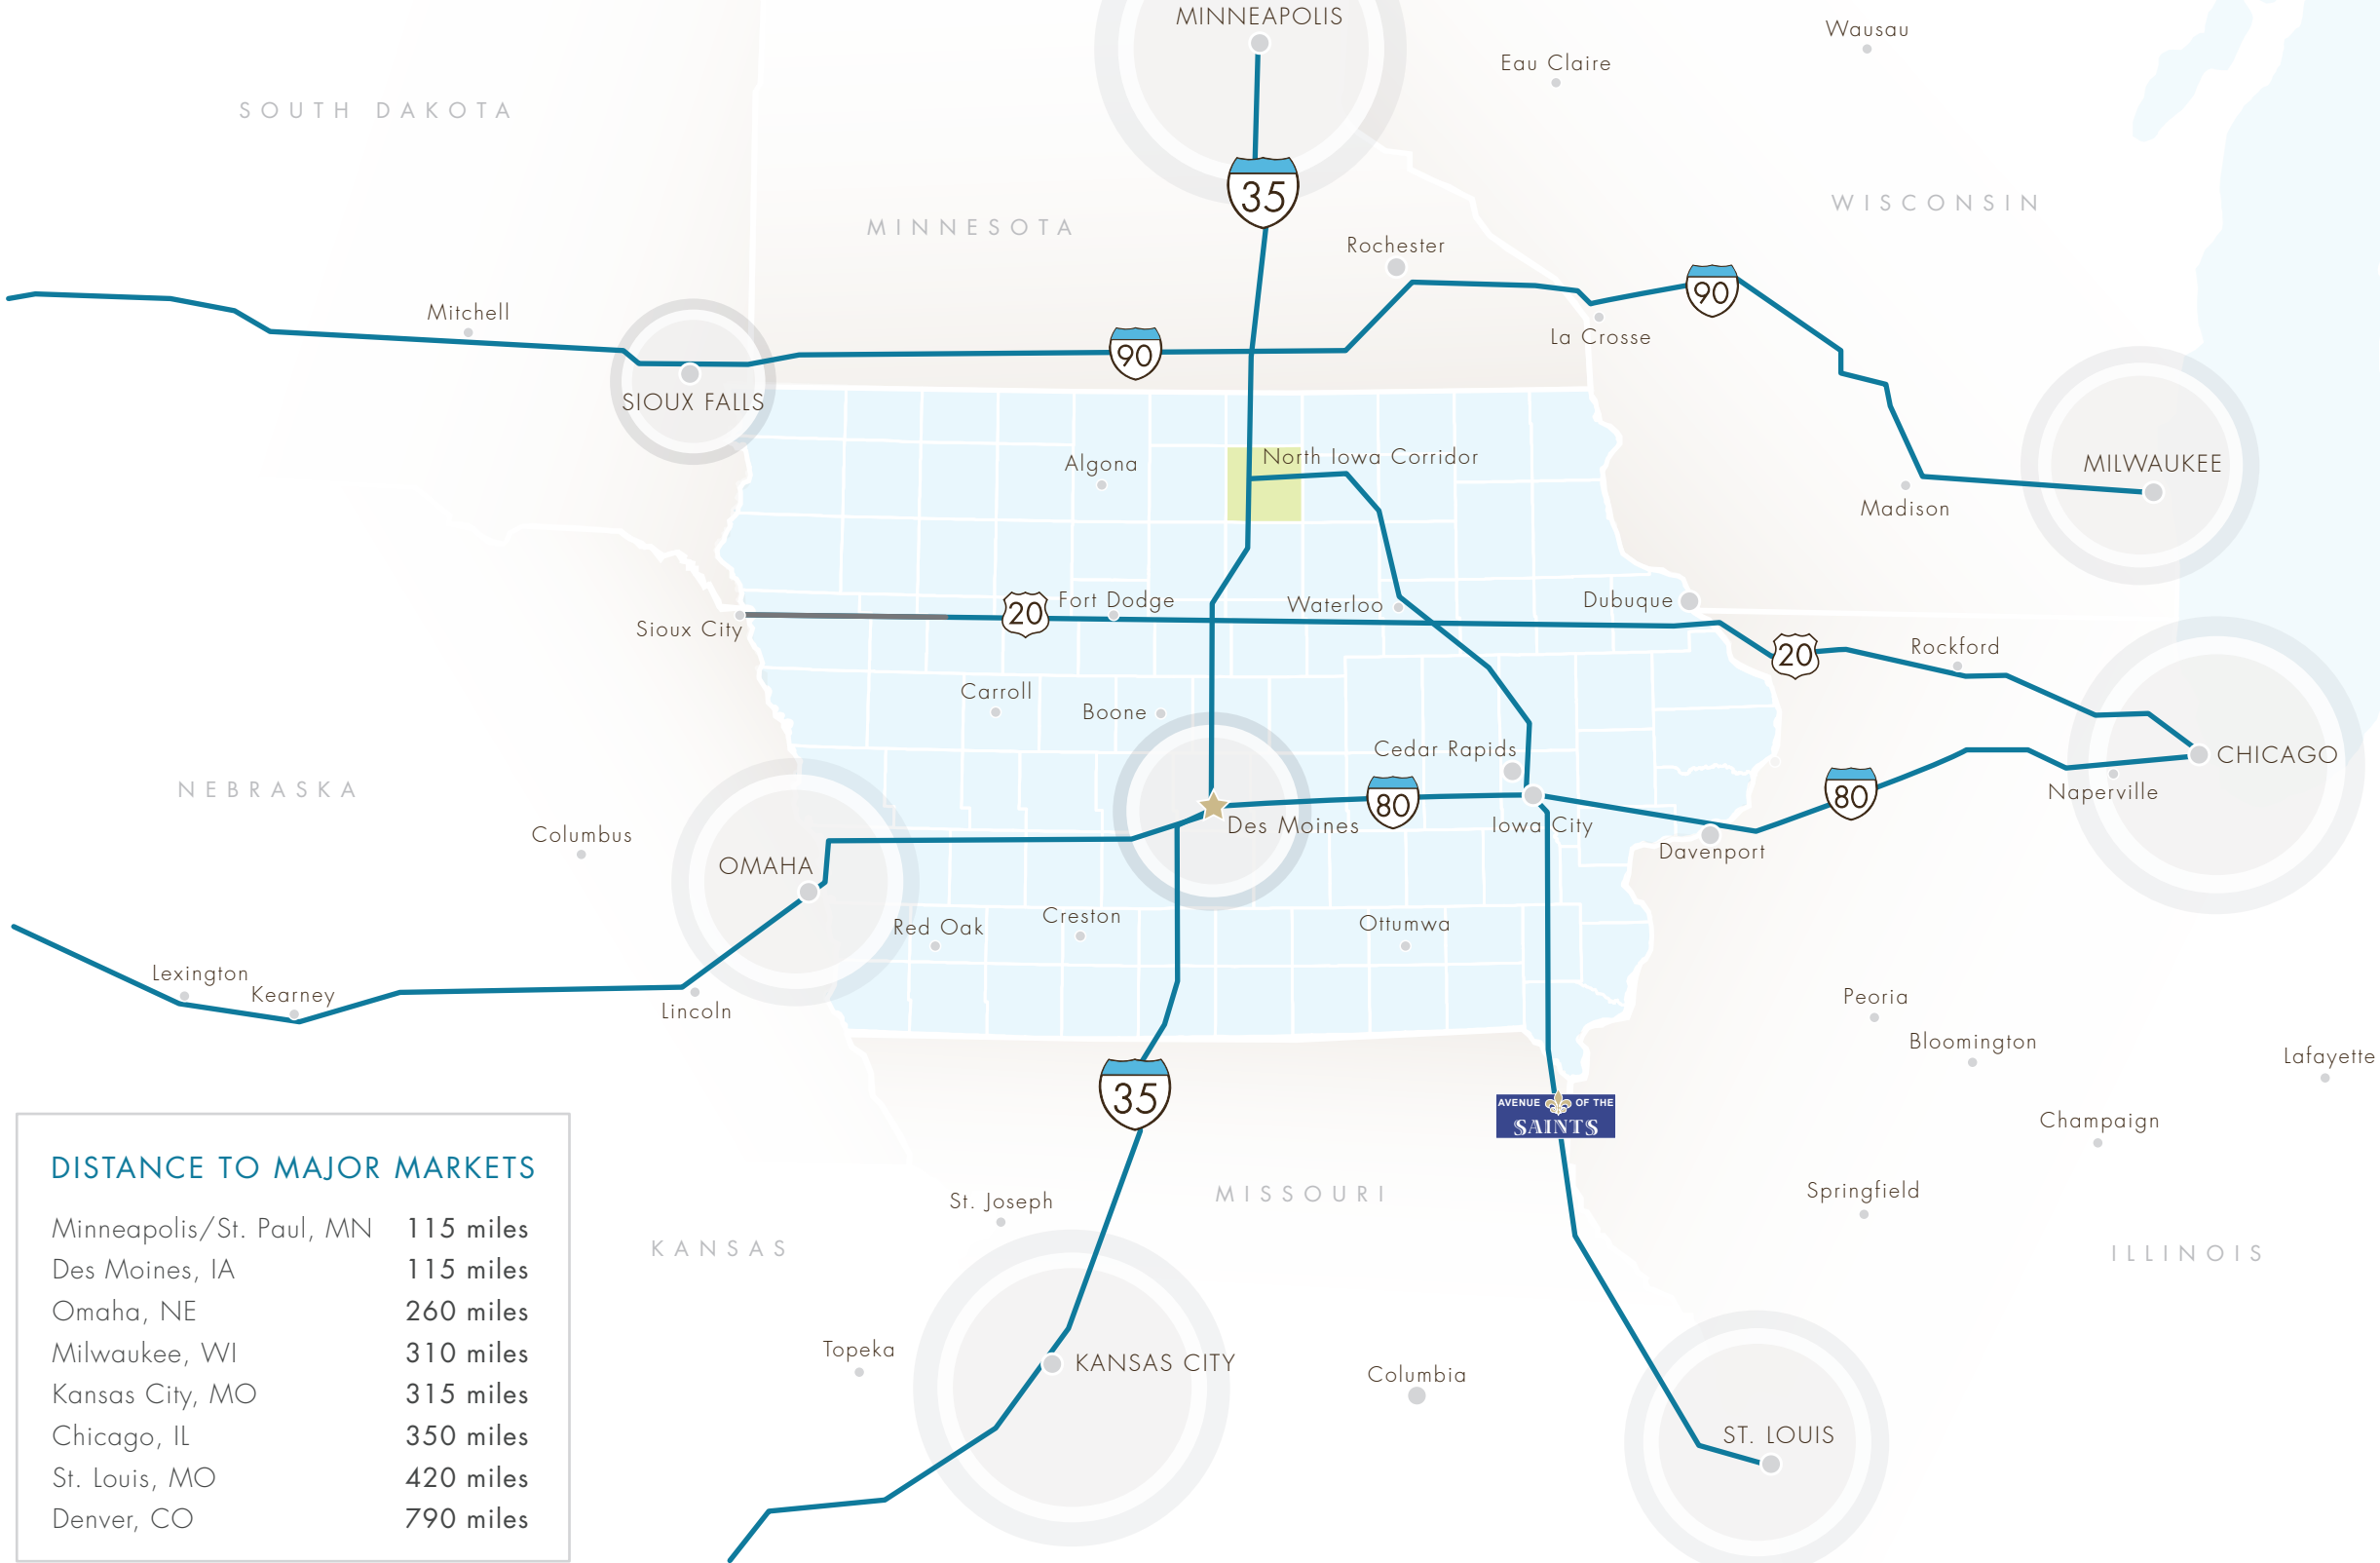

# DISTANCE TO MARKETS

DISTANCE TO MAJOR MARKETS	
Minneapolis/St. Paul, MN	115 miles
Des Moines, IA	115 miles
Omaha, NE	260 miles
Milwaukee, WI	310 miles
Kansas City, MO	315 miles
Chicago, IL	350 miles
St. Louis, MO	420 miles
Denver, CO	790 miles